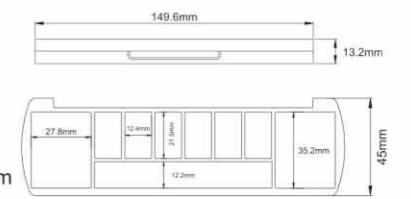

**HN3413**  
Size:L59xW115.2xH10.3mm

**HN3402**  
Size:L54.8xW77.8xH11mm

HUANA PLASTIC INDUSTRY CO.,LTD  
金华市华纳塑业有限公司

**HN3456**  
Size:L105xW39.8xH9.9mm

**HN3451**  
Size:L76xW51.1xH12.2mm

**3451-2**  
Size:L76xW51.1xH12.2mm

**HN3461**  
Size:L67xW67xH12.1mm

**HN3461-6**  
Size:L67xW67xH12.1mm

**HN3452**  
Size:L76xW51.1xH12.2mm

**HN3444**  
Size:L121xW63.4xH13.2mm

**HN3455**  
Size:L93.7xW87.7xH14.1mm

**HN3455-2**  
Size:L93.7xW87.7xH14.1mm

**N3440**  
 Size: L236xW193xH13.35mm

**HN3443**  
 Size: L241.8xW187xH11mm

**HN3416**  
 Size: L153xW54xH13.5mm

**HN3332B**  
 Size: L173.6xW59.6xH12.3mm

**HN3446**  
 Size: L163xW84xH12.6mm

**HN3447**  
 Size: L163xW84xH12.6mm

**HN3366A**  
 Size: L149.6xW45xH13.2mm

**HN3366B**  
 Size: L149.6xW45xH13.2mm

**HN3463**  
Size:L72.34xW45mm

**HN3465**  
Size:L72.34xW45mm

**HN3476**  
Size:L130xW93mm

**HN3479**  
Size:L150xW53.82mm

**HN3466-1/-2**  
Size:Φ65.8xH30.4 mm